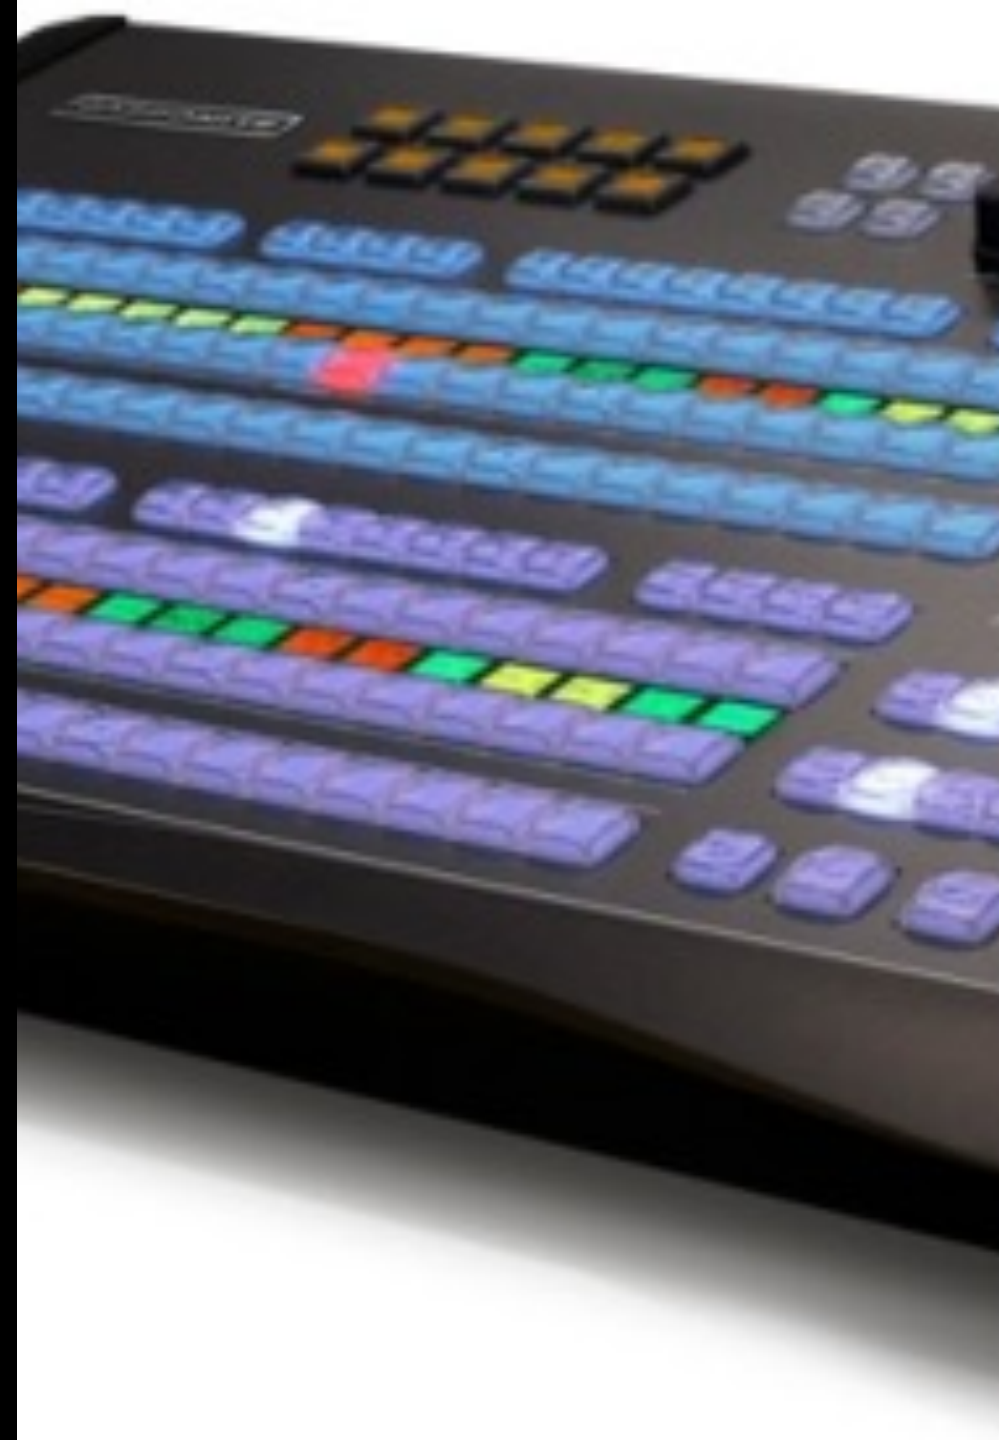

# VIDEO EQUIPMENT

- Ross Carbonite 2,5 ME 3G mixer.
- 24 Inputs. 4 RAM recorders.
- 2 Internal 16 pic. Multi Viewers.
- 144 x 144 Universal videohub router in 288 x 288 frame, 3G.
- 8 Grassvalley HD CCU and 2 Grassvalley 2x High speed CCU.
- Caspar Graphix and file transfer computer.
- Ready for 3 EVS servers.
- 2 SSD recorders.
- 1 USB recorder.
- Mac Pro with Final Cut.